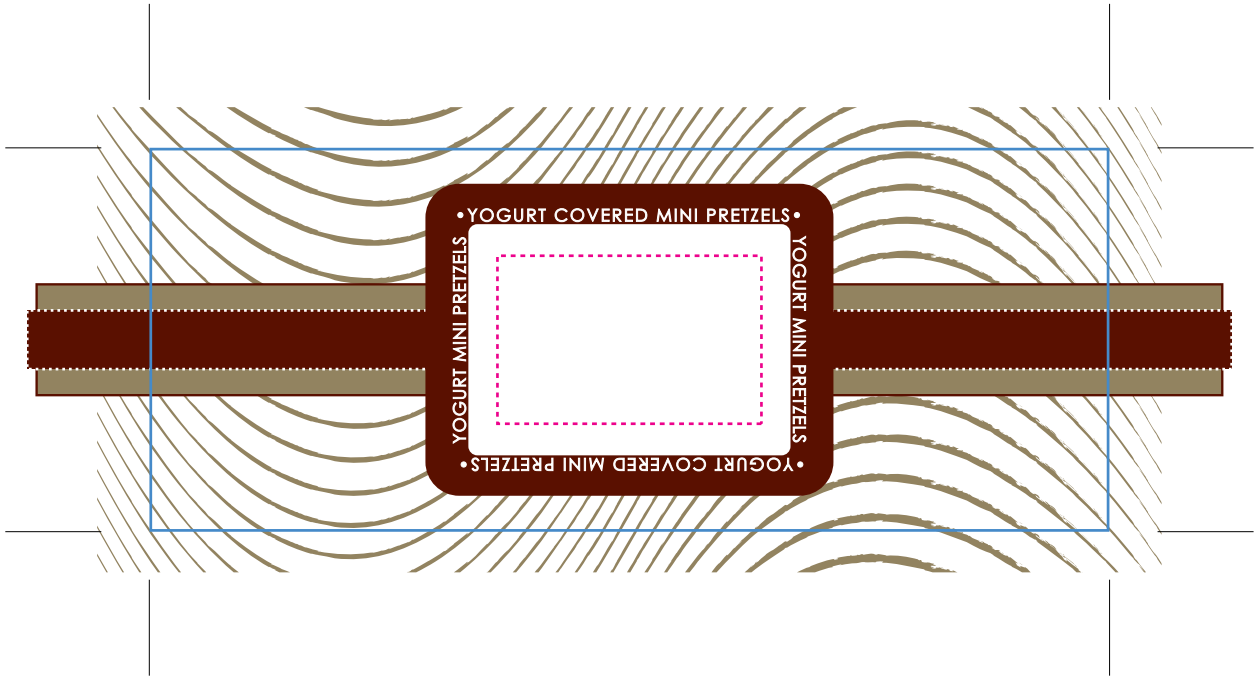

### Item# GSYPT

PMS 4695

white background

PMS 7504

Stock background design  
(DO NOT CHANGE)  
Line does not print

Label size: 2"L x 1.5"H

Imprint  
area: 1.375" L x .875" H  
line does not print No bleed